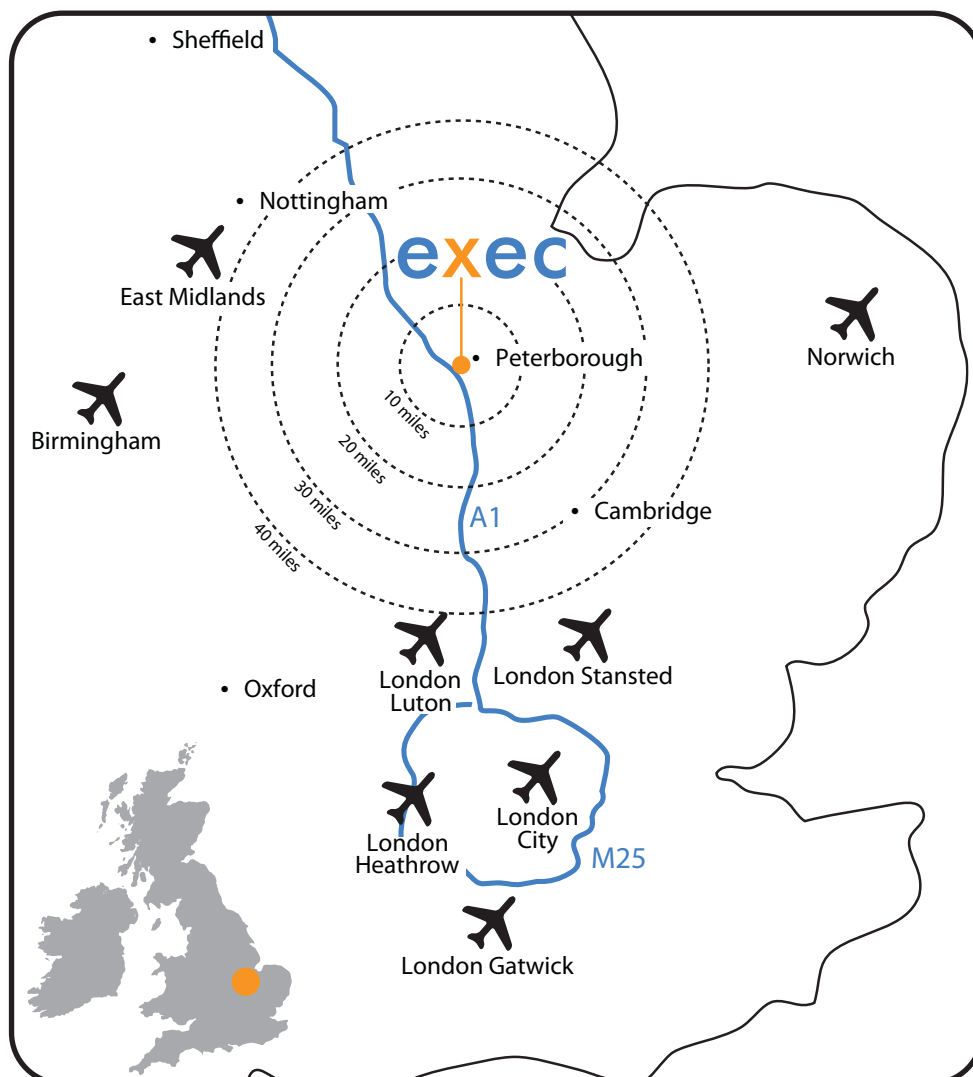

DIRECTIONS – EXEC PETERBOROUGH

East of England Showground
Peterborough
PE2 6XE

Location - By Road

Exec is located on the East of England Showground, ideally situated off the A1 at Peterborough. There is ample free car parking on site

Location - By Rail

Exec is just 15 minutes by car/taxi from Peterborough's mainline railway station with King's Cross just a 45-minute ride

Location - By Air

The region's airports are within easy reach with East Midlands, Birmingham, London Luton and London Stansted just one hour away by car

Local Accommodation

There are 2,000 hotel beds available no more than 15 minutes away, so conference visitors have the option of making a welcome stopover. These include

The Haycock Hotel
+44 (0)1780782223